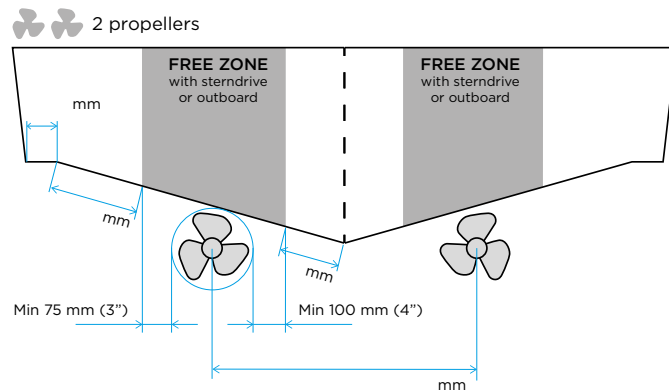

*Pod drives, e.g. the Volvo Penta IPS, MerCruiser Cummins Zeus, and ZF Marine 4000

Mounting surface (write down measurements)

Pod drives, including the Volvo Penta IPS, MerCruiser Cummins Zeus and ZF Marine 4000

Interceptor dimensions (mm):

Angles

56

Complete with photos