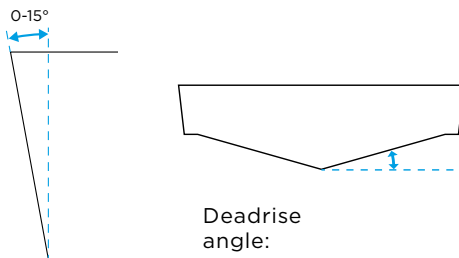

Interceptor dimensions (mm):

Angles

56

Complete with photos