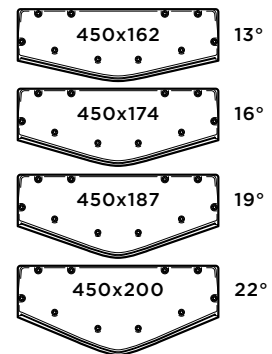

Interceptor dimensions (mm):

Angles

56

Complete with photos