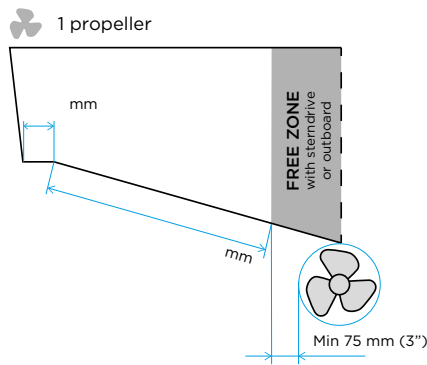

Mounting surface (write down measurements)

Pod drives, including the Volvo Penta IPS, MerCruiser Cummins Zeus and ZF Marine 4000